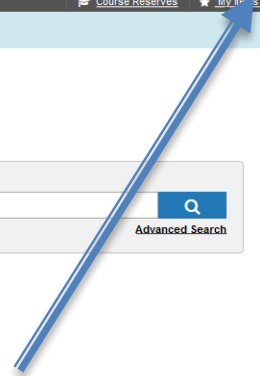

Library opens from 8:30am to 4:30pm weekdays, all enrolled students and library members are welcome. How to be a member, check it out here: <https://ttc.wa.edu.au/resources/library/membership/>

Search Trinity Theological College Library and beyond.

Click Sign in

Language:

Brought to you by WorldCat Discovery
Copyright © 2001-2021 OCLC. All rights reserved.
[Privacy Policy](#)
[Terms and Conditions](#)

Library Links

- [A-Z List](#)
- [AULOTS](#)
- [New Search](#)
- [Contact TTC Library](#)
- [Moodle](#)
- [Guides](#)

Account Details

- [Sign in](#)
- [My Items (0)](#)
- [Course Reserves](#)

Library catalogue: <https://ttc.on.worldcat.org>

Library @ TTC >>>

Library account – sign in